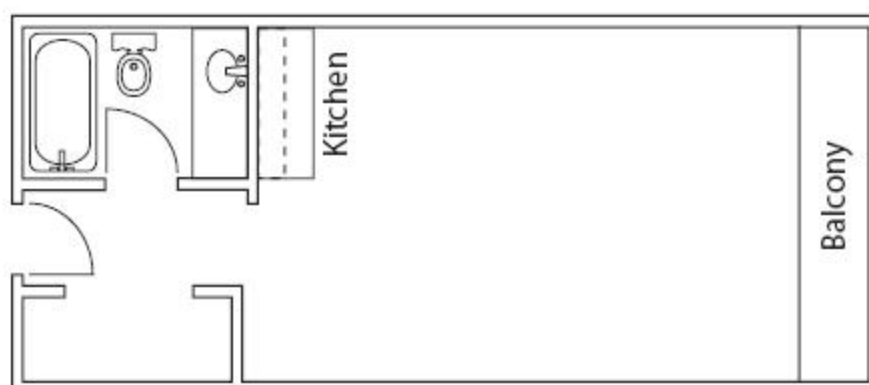

SAMPLE FLOOR PLANS

Standard Studio (approx. 350 sq. ft.)

Medium Studio (approx. 400 sq. ft.)

Large Studio (approx. 450 sq. ft.)

One Bedroom Suite (approx. 700 sq. ft.)

1 Bedroom / 2 Bathroom